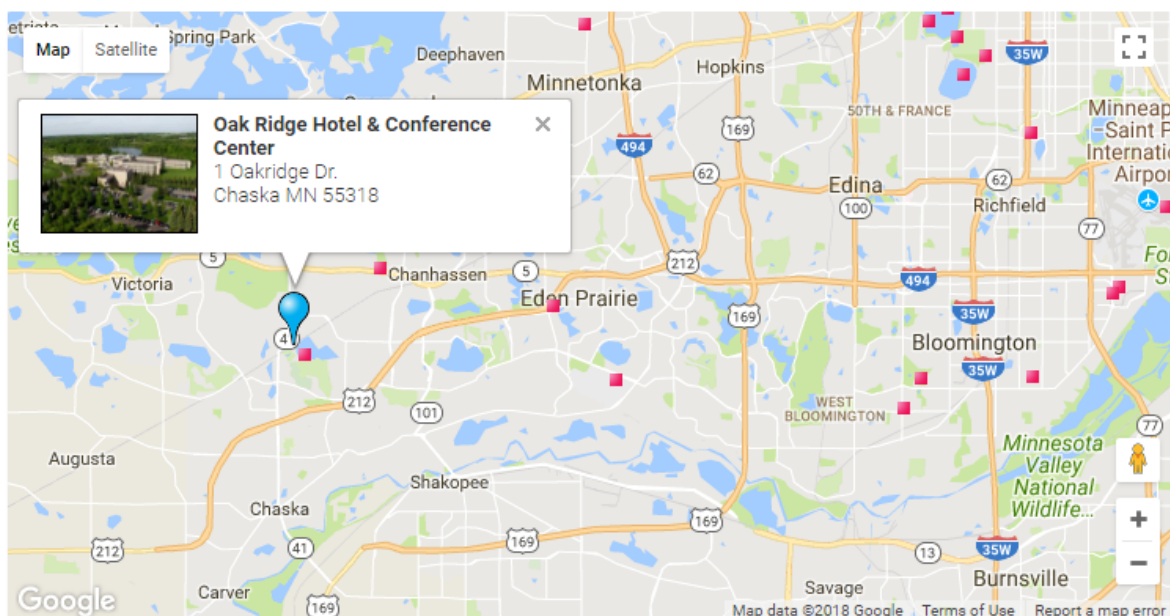

NUGM 2019: Waves of Data
Oak Ridge Hotel & Conference Center
1 Oak Ridge Drive, Chaska, MN 55318
952-368-3100

Directions from the Minneapolis-St. Paul International Airport:

From the airport take I-494 West to Hwy. 212 West. Take Hwy. 212 West to Hwy. 41 North. Take Hwy. 41 North to Oak Ridge Drive. Turn left on Oak Ridge Drive.

Alternately, when Hwy. 5 West splits from Hwy. 212, you can take Hwy. 5 West to Hwy. 41 South. Take Hwy. 41 South to Oak Ridge Drive. Turn right on Oak Ridge Drive.

Airport Transportation Options:

NovoRoi Systems, LLC provides information on a few airport transportation options as a service for our NUGM attendees and does not recommend or endorse any specific service. Please contact each transportation provider directly for quotes and further information.

PLEASE NOTE: Oak Ridge Hotel & Conference Center is located approximately 25 miles from the Minneapolis-St. Paul International Airport