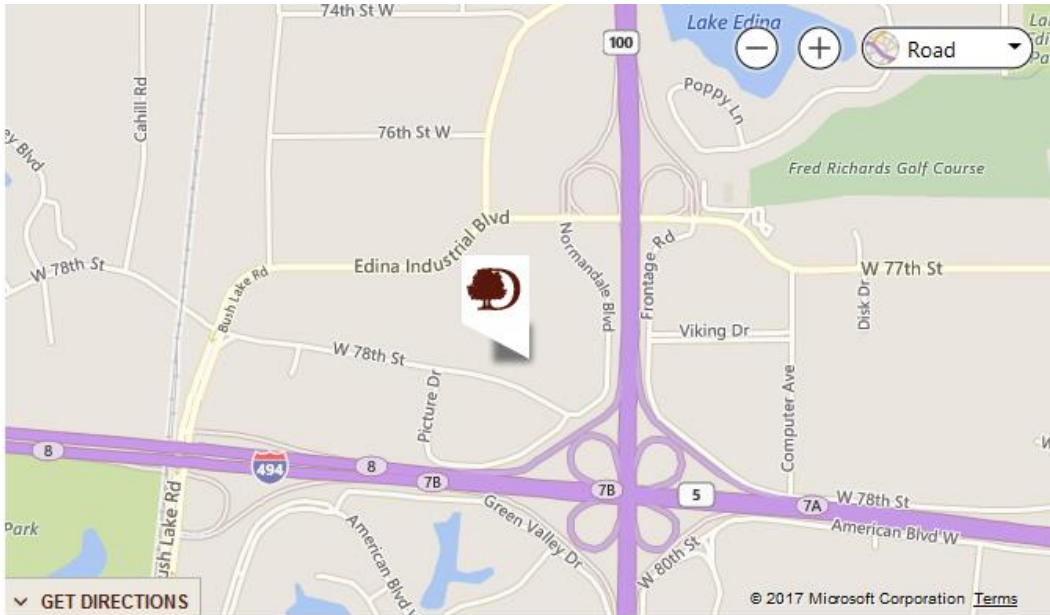

## NUGM 2017: Data Horizons

DoubleTree by Hilton Hotel Bloomington – Minneapolis South  
7800 Normandale Boulevard  
Minneapolis, Minnesota 55439  
952-835-7800

### **From the North:**

Take Interstate 35W South to Highway 62 West. Take Highway 100 South to Industrial Boulevard and the hotel is located on the right.

### **From the South:**

Take 35W North to Interstate 494 West and then to Highway 100 North. Exit at Industrial Boulevard, go west to Normandale Boulevard, turn South and the hotel will be located to your right.

### **From the West:**

Take I-494 South to Highway 100 North. Exit at Industrial Boulevard, go west to Normandale Boulevard, turn South and the hotel will be located to your right.