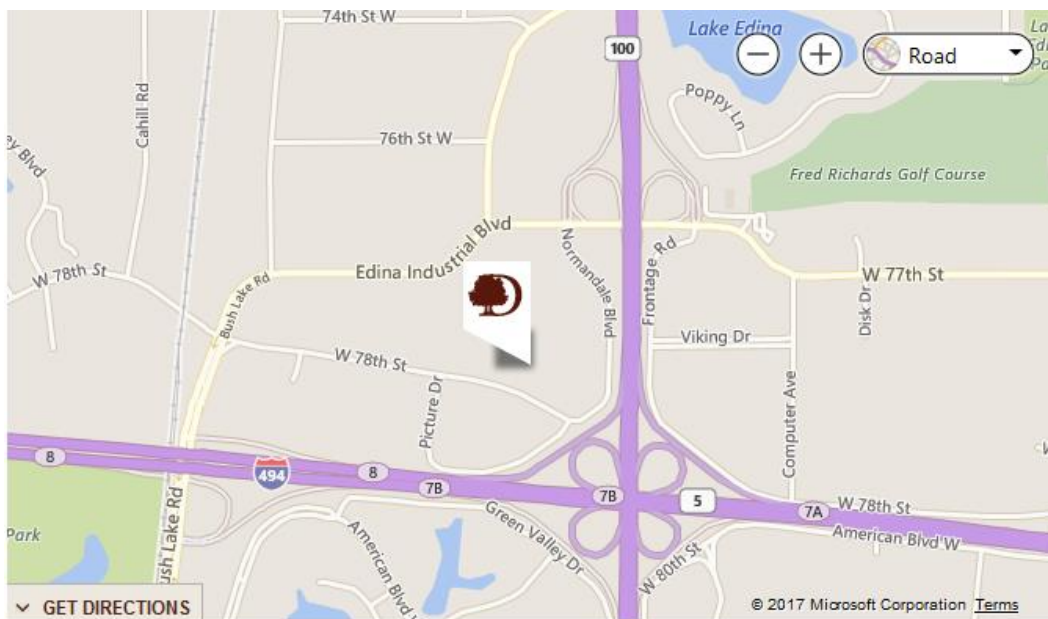

## NUGM 2017: Data Horizons

DoubleTree by Hilton Hotel Bloomington – Minneapolis South  
7800 Normandale Boulevard  
Minneapolis, Minnesota 55439  
952-835-7800

### Directions from the Minneapolis-St. Paul International Airport:

From the airport, take I-494 West and exit at Highway 100 North.

Exit at Industrial Boulevard and the hotel will be located directly off of the exit

Distance from Hotel: 7 mi.      Drive Time: 15 min.